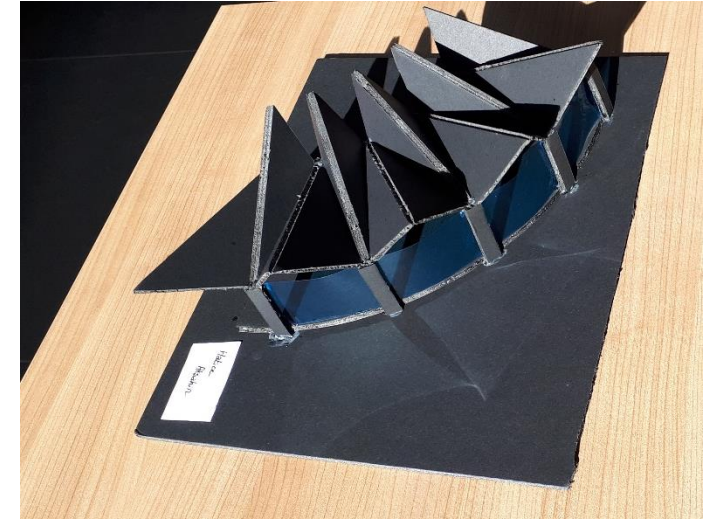

GİRNE ÜNİVERSİTESİ
MİMARLIK FAKÜLTESİ MİMARLIK BÖLÜMÜ
2023-2024 BAHAR DÖNEMİ
MİM-110 YAPI BİLGİSİ II

K20230007 HATİCE AKŞAHİN →

← K20230029 ENGİN AKDAĞ