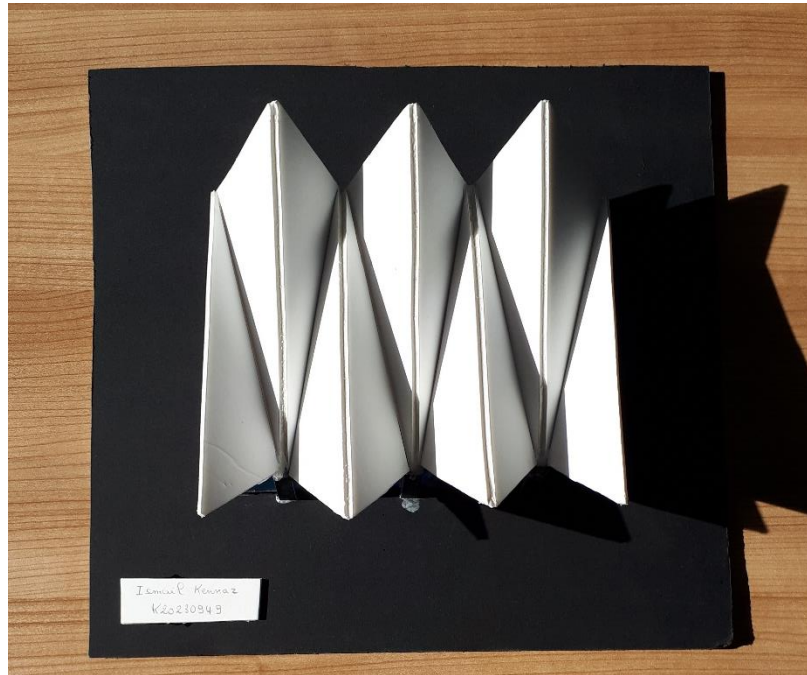

UNIVERSITY OF KYRENIA
FACULTY OF ARCHITECTURE
DEPARTMENT OF
ARCHITECTURE
2023-2024 SPRING TERM
ARC-110 CONSTRUCTION II

K20231168 RIHAB CHBANI →

← K20230949 ISMAIL KENNAZ