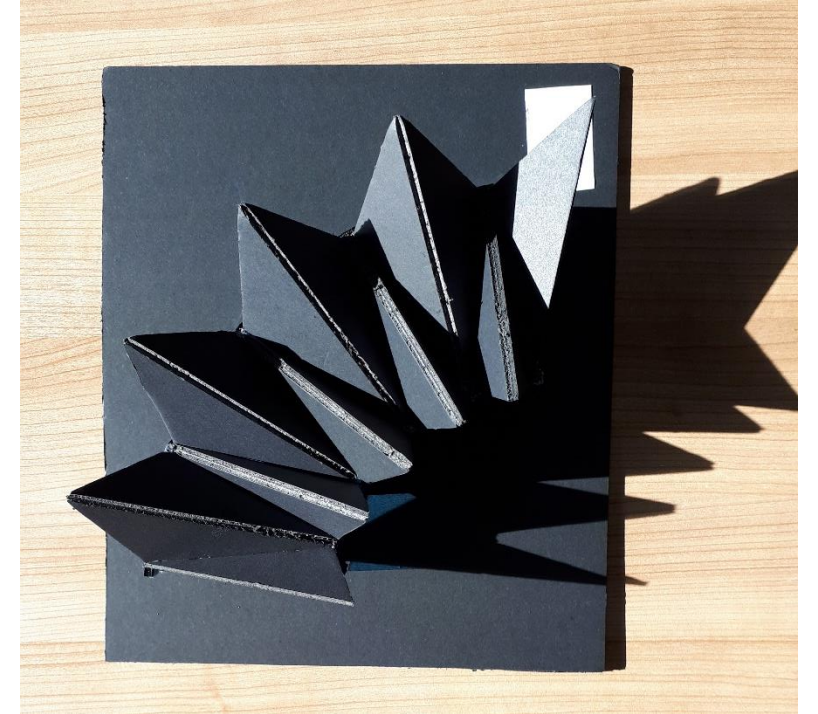

GİRNE ÜNİVERSİTESİ
MİMARLIK FAKÜLTESİ MİMARLIK BÖLÜMÜ
2023-2024 BAHAR DÖNEMİ
MİM-110 YAPI BİLGİSİ II

K20230007 HATİCE AKŞAHİN →

← K20230029 ENGİN AKDAĞ