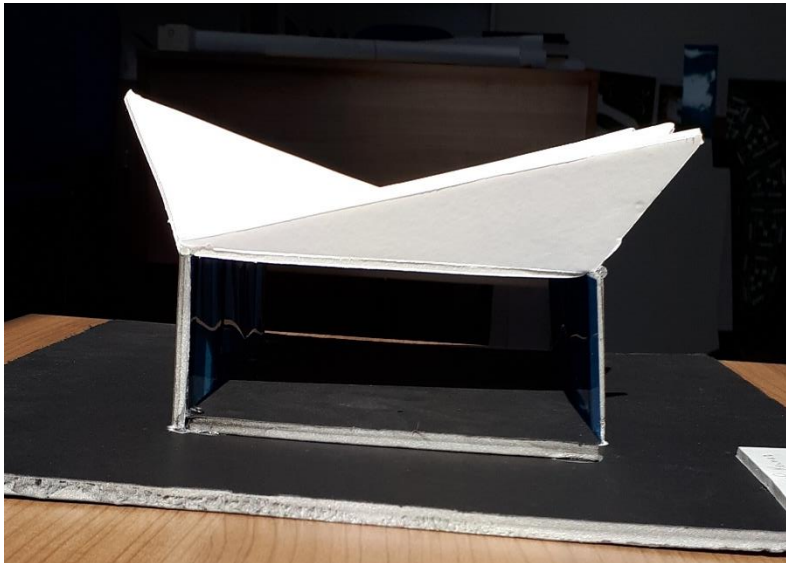

UNIVERSITY OF KYRENIA
FACULTY OF ARCHITECTURE
DEPARTMENT OF
ARCHITECTURE
2023-2024 SPRING TERM
ARC-110 CONSTRUCTION II

K20231168 RIHAB CHBANI →

← K20230949 ISMAIL KENNAZ