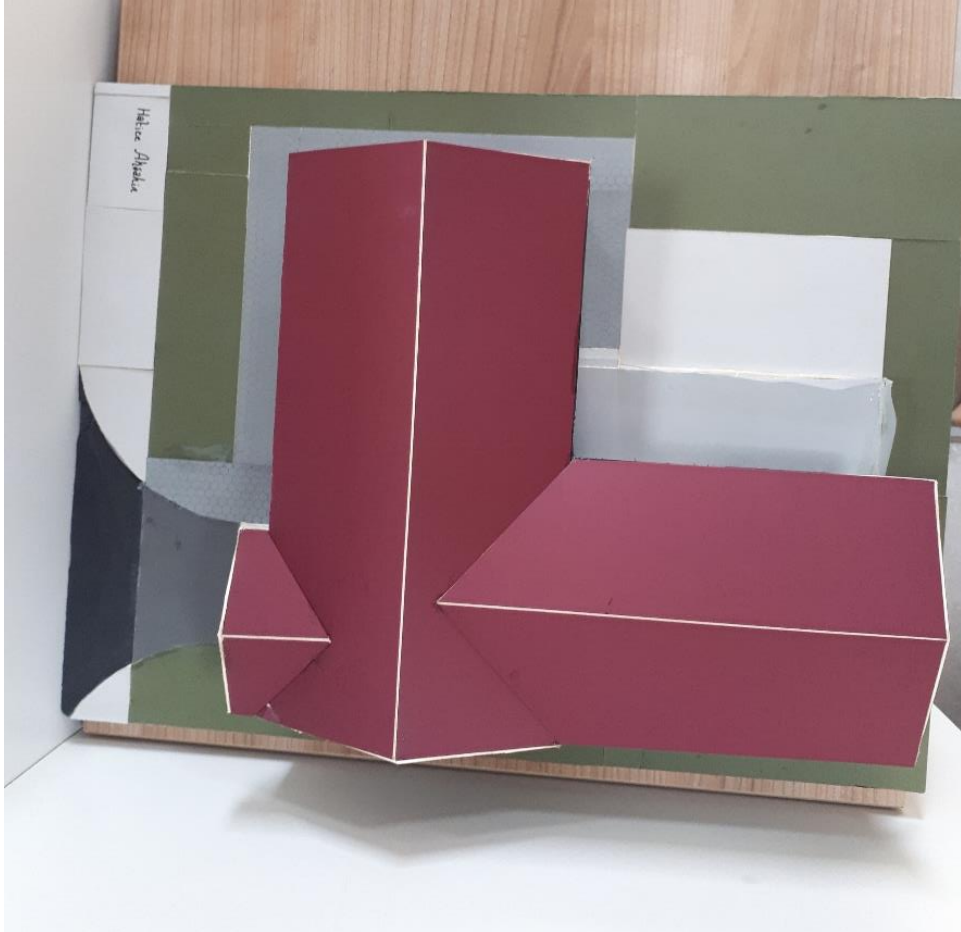

GİRNE ÜNİVERSİTESİ
MİMARLIK FAKÜLTESİ
MİMARLIK BÖLÜMÜ
2023-2024 BAHAR DÖNEMİ
MİM-102 MİMARİ PROJE I

← K20230007 HATİCE
AKŞAHİN

K20230029 ENGİN AKDAĞ →