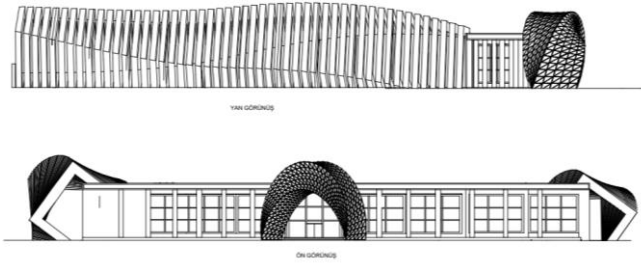

GİRNE ÜNİVERSİTESİ
MİMARLIK FAKÜLTESİ MİMARLIK BÖLÜMÜ
2023-2024 BAHAR DÖNEMİ
MİM-304 MİMARİ PROJE V
K20210493 ENVER ÖZEL